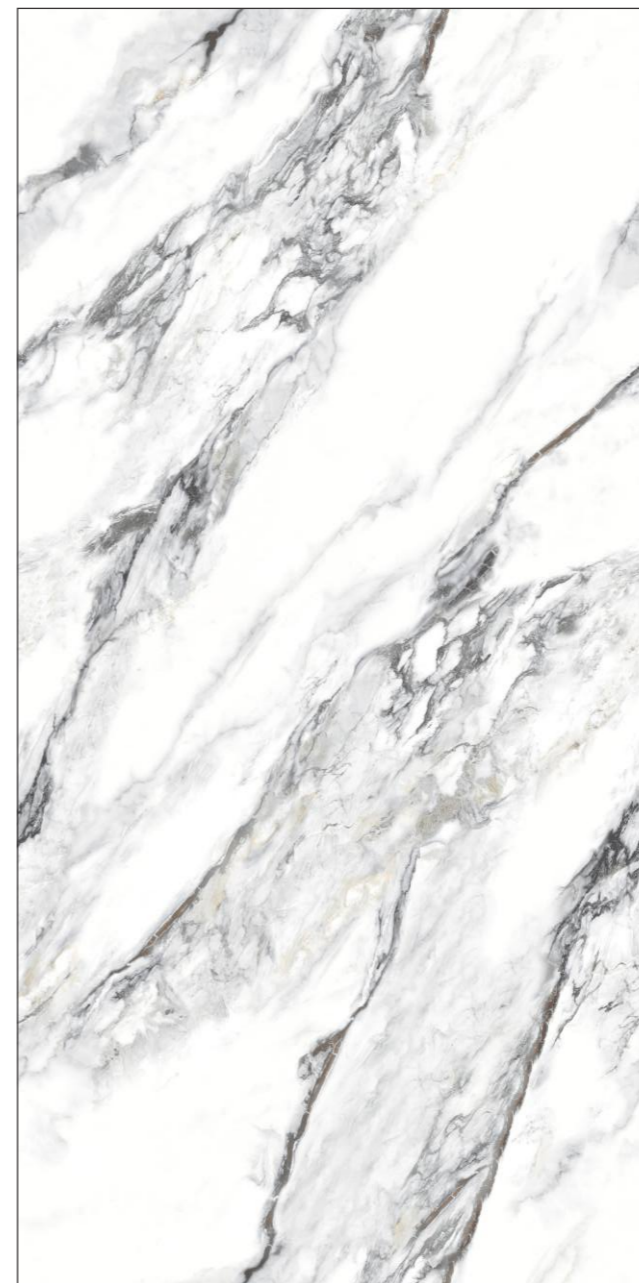

EXCELLENCE MARBLE

Random: 4

Finish:
GLOSSY

Size:
600X1200

Thickness
8.5