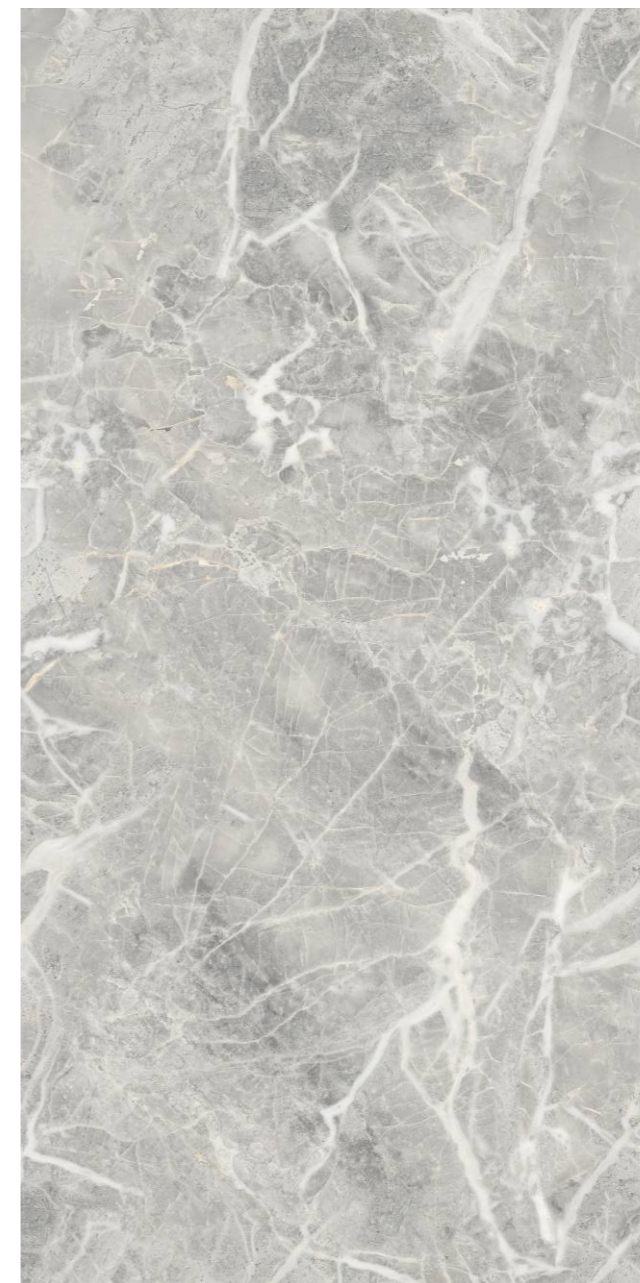

SERBIA **GREY**

Random: **3**

Finish:
GLOSSY

Size:
600X1200

Thickness
8.5