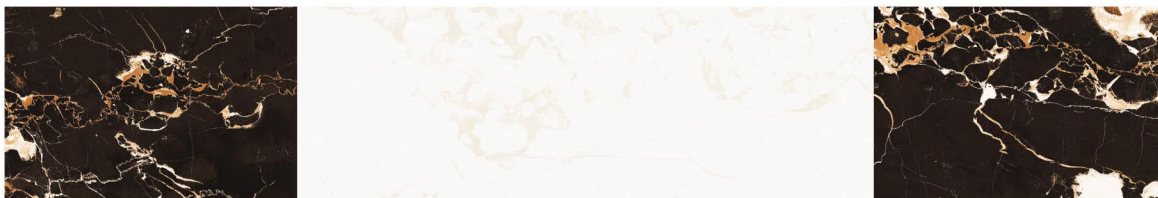

**STEP &
RISER TILES**
GLAZED VITRIFIED STEP

SEZANTO

GLAZED
VITRIFIED TILES

STEP

SS-304

RISER

Surface
Matt

Size:
200x1200mm
300x1200mm